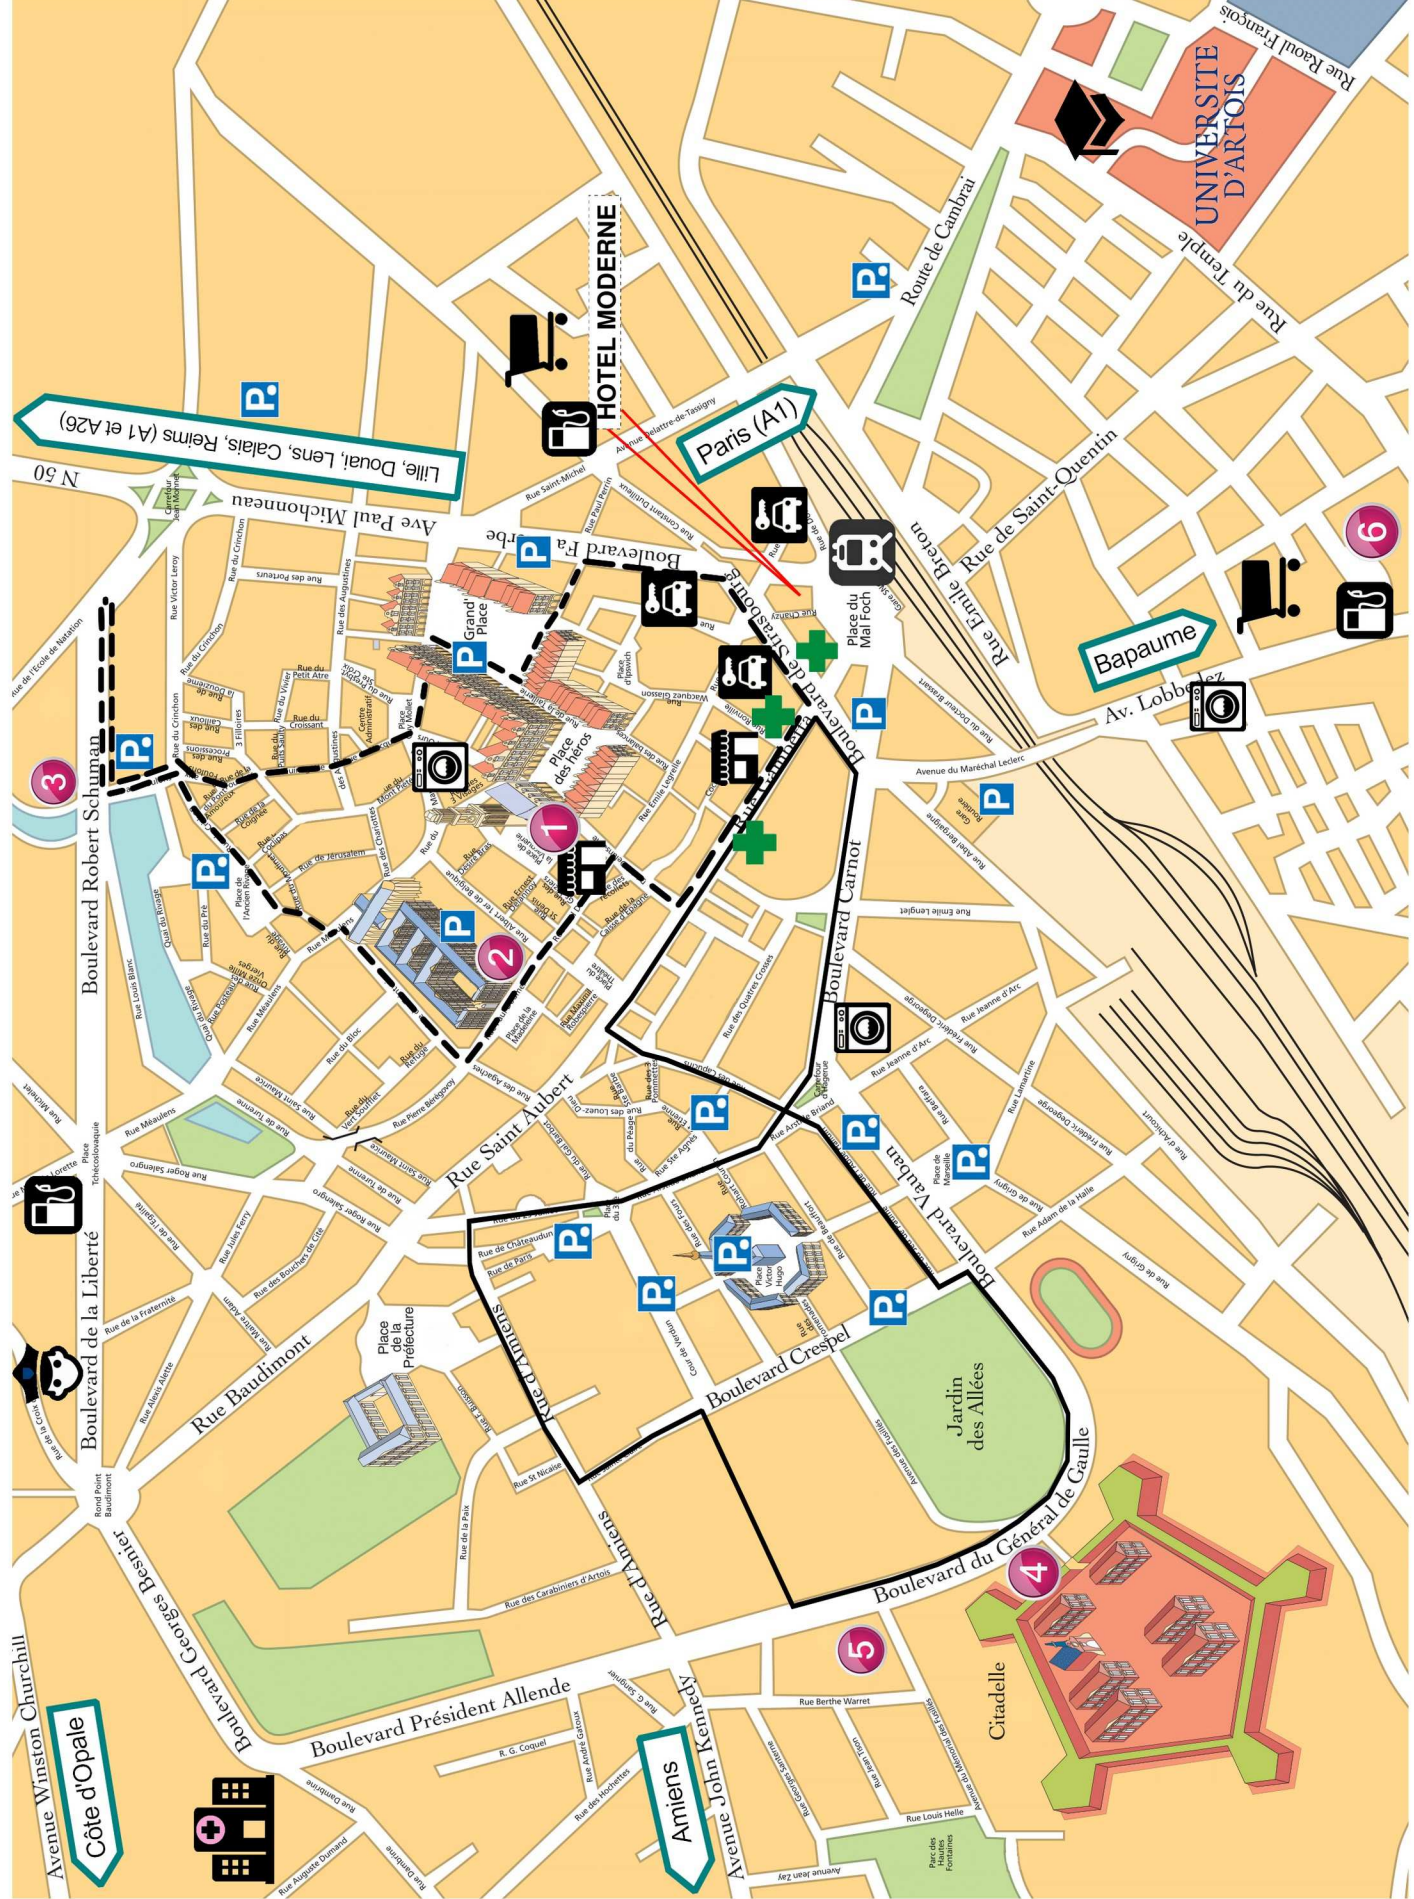

- 1 Office de tourisme-Beffroi
Tourism office - Belfry
- 2 Musée des Beaux-Arts
Cathédrale
Museum - Cathedral
- 3 Cité Nature
Nature Museum
- 4 Citadelle / Citadel
- 5 British memorial
- 6 Carrière Wellington
Wellington Tunnels

- Parking payant
Paid parking
- Parking gratuit
Free parking
- Hôpital / Hospital
- Police
- Pharmacie
Drugstore
- Location de voiture
Car rental
- Station essence
Gas station
- Gare / Train station
- Laverie
Laundry room
- Supermarché
Supermarket
- Supérette
Mini market
- Université
University

Navettes gratuites - Free shuttle:

--- Ma Citadine 1

— Ma Citadine 2